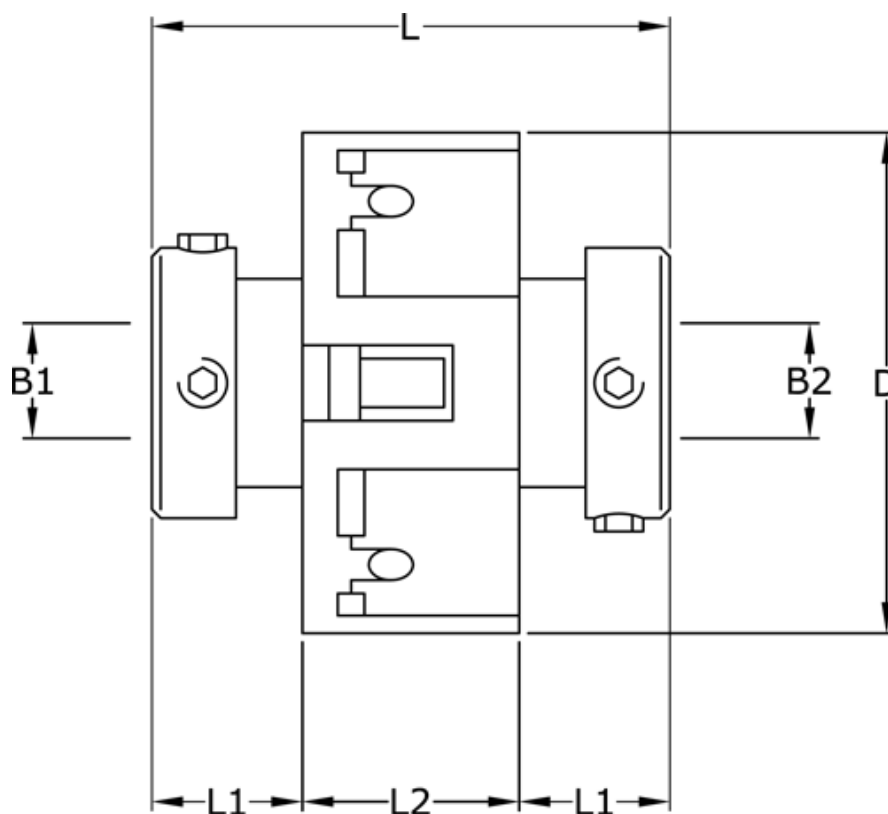

# Data Sheet

Article number: 3322203703542

Description: Uni-Lat Coupling size 203.70.35.42  
set screw hub, bore 12/16 mm

## Measures

|       |        |
|-------|--------|
| B1    | = 12   |
| B2    | = 16   |
| D     | = 70   |
| L     | = 74.0 |
| L1    | = 28.5 |
| L2    | = 17.0 |
| Screw | = M6   |